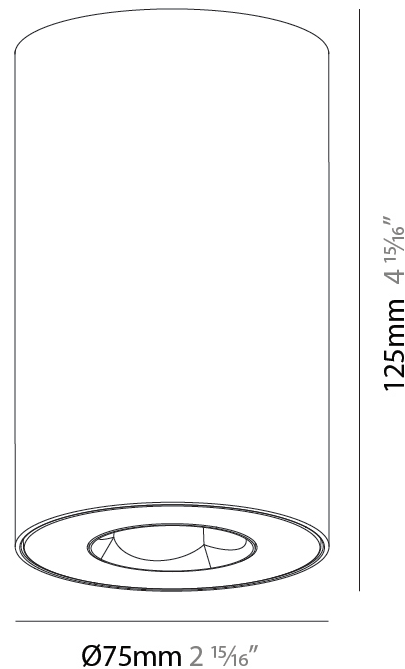

GENERAL

Series: Oiko Pro Round
Brand: Prolicht
Division: Architectural
Mounting Type: Surface
Mounting Location: Ceiling
Subcategory: Downlight

PHYSICAL

Shape: Cylinder
Diameter (mm): 75
Diameter (in): 2 15/16
Height (mm): 125
Height (in): 4 15/16
Light Distribution: Direct
Weight (kg): 0.452
Fixture Finish: SSR / BKV / CWI / CRY / HAB / UFT / ITA / RUA / FTG / MYG / LOD / PUS / FRO / FUP / KIA / POP / BLS / SPG / MEY / GOH / GUM / CHC / COM / ABZ / JAG / OBR / MOS / ROR
Fixture Material: Metal

ELECTRICAL

Lamp Type: LED (Zhaga Standard)
Input Wattage (W): 13
Total Output Wattage (W): 11.8
Dimming: Tri-Mode (Non-Dimming and Phase Dimming (120Vac only) and 0-10V Dimming)
Driver Included: Yes
Driver Location: Integrated
Driver Type: Constant Current - Universal
Driver Class: Class 2
Input Voltage (V): 120 - 277
Constant Current (MA): 350
Upon Request: Remote: 0-10Vdc dimming / Phase dimming 120Vac / Non-dimming 120/277Vac (No Cover Plate)

LED

Color Temperature (°K): 2700 / 3000 / 3500 / 4000
Max. Delivered Lumen (lm): 1218 / 1214 / 1272 / 1283
Nominal Lumen (lm): 1473 / 1468 / 1538 / 1552
CRI: >90 CRI
Lamp Life (hrs): 50000

OPTICAL

Reflector°: 34
Adjustability: Fixed

RATINGS AND CERTIFICATIONS

Certified By: Certified for North American Standards
IP rating: IP20