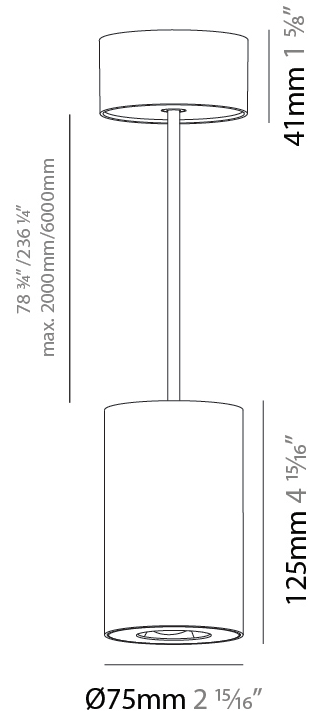

GENERAL

Series: Oiko Pro Round
Brand: Prolicht
Division: Architectural
Mounting Type: Suspension
Mounting Location: Ceiling
Subcategory: Pendant

PHYSICAL

Shape: Cylinder
Diameter (mm): 75
Diameter (in): 2 ¹⁵/₁₆
Height (mm): 125
Height (in): 4 ¹⁵/₁₆
Light Distribution: Direct
Weight (kg): 0.769
Fixture Finish: SSR / BKV / CWI / CRY / HAB / UFT / ITA / RUA / FTG / MYG / LOD / PUS / FRO / FUP / KIA / POP / BLS / SPG / MEY / GOH / GUM / CHC / COM / ABZ / JAG / OBR / MOS / ROR
Fixture Material: Metal
Cable Details: 2,000mm / 6,000mm Cable - Options : Transparent, Black, White, Red, Orange

ELECTRICAL

Lamp Type: LED (Zhaga Standard)
Input Wattage (W): 12.9
Dimming: Tri-Mode (Non-Dimming and Phase Dimming (120Vac only) and 0-10V Dimming)
Driver Included: No
Driver Location: Remote
Driver Type: Constant Current - Universal
Driver Class: Class 2
Input Voltage (V): 120 - 277
Constant Current (MA): 350

LED

Color Temperature (°K): 2700 / 3000 / 3500 / 4000
Max. Delivered Lumen (lm): 1218 / 1214 / 1272 / 1283
Nominal Lumen (lm): 1473 / 1468 / 1538 / 1552
CRI: >90 CRI
Lamp Life (hrs): 50000

OPTICAL

Reflector°: 34
Adjustability: Fixed

RATINGS AND CERTIFICATIONS

Certified By: Certified for North American Standards
IP rating: IP20